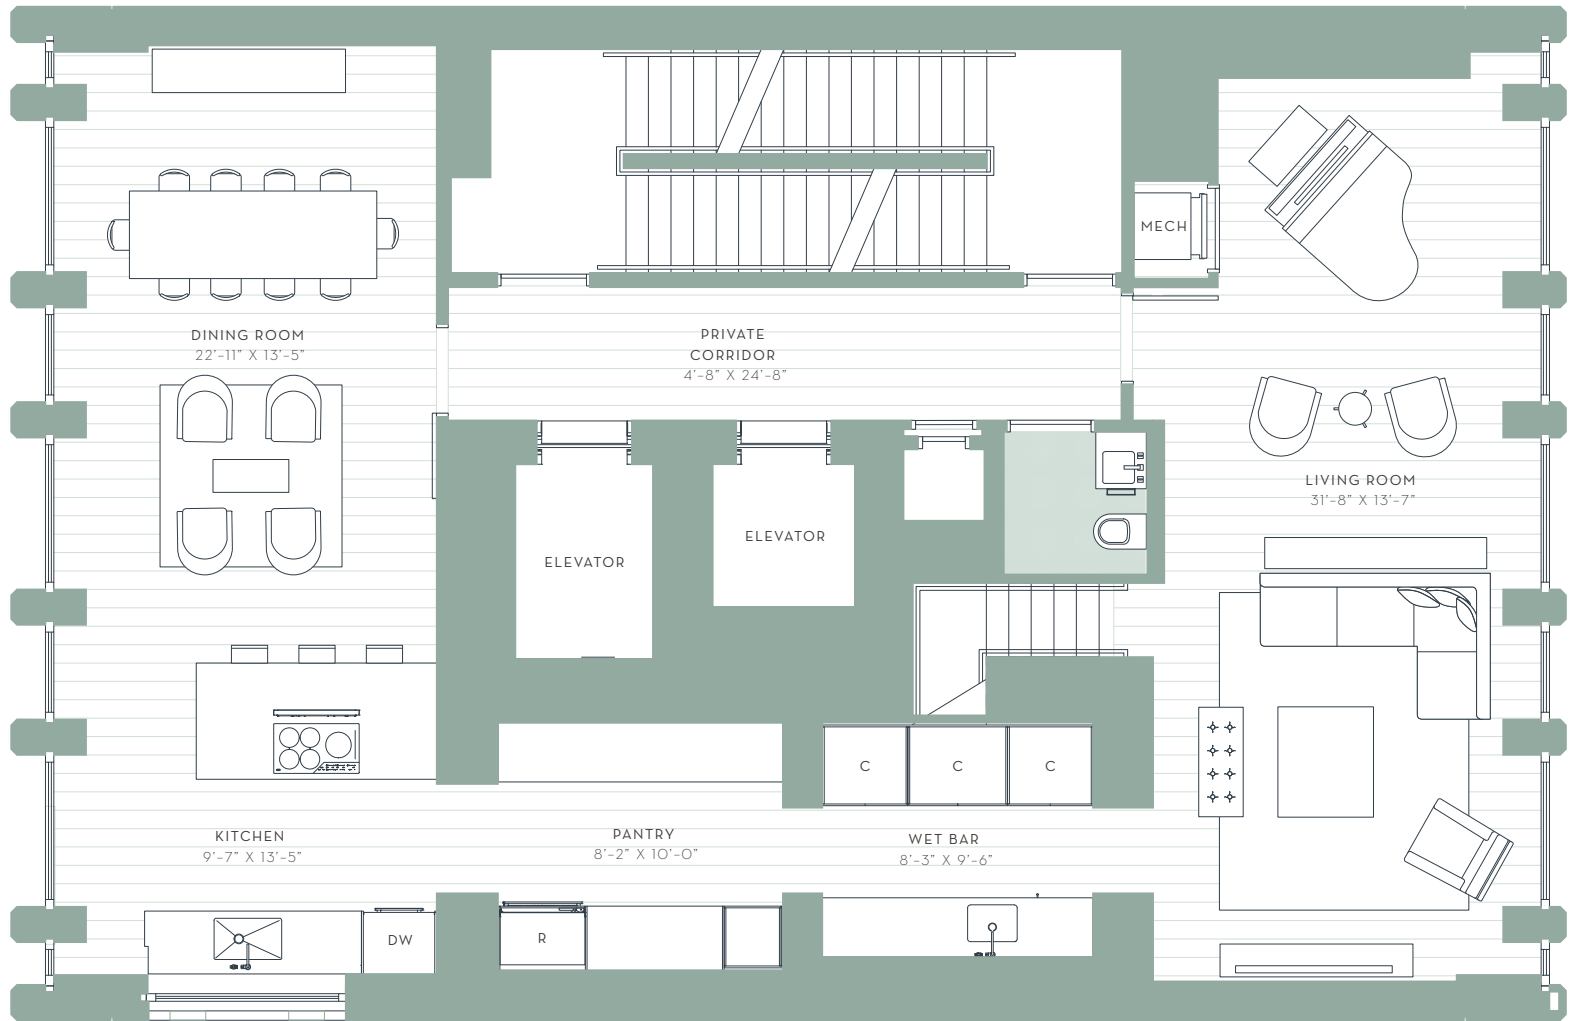

PENTHOUSE DUPLEX FLOORS 39-40  
3,354 SF | 3 BEDROOMS | 3 BATHROOMS | 1 POWDER ROOM  
LOWER

WWW.3OE31NOMAD.COM  
INFO@3OE31NOMAD.COM

PENTHOUSE DUPLEX FLOORS 39-40  
3,354 SF | 3 BEDROOMS | 3 BATHROOMS | 1 POWDER ROOM  
UPPER