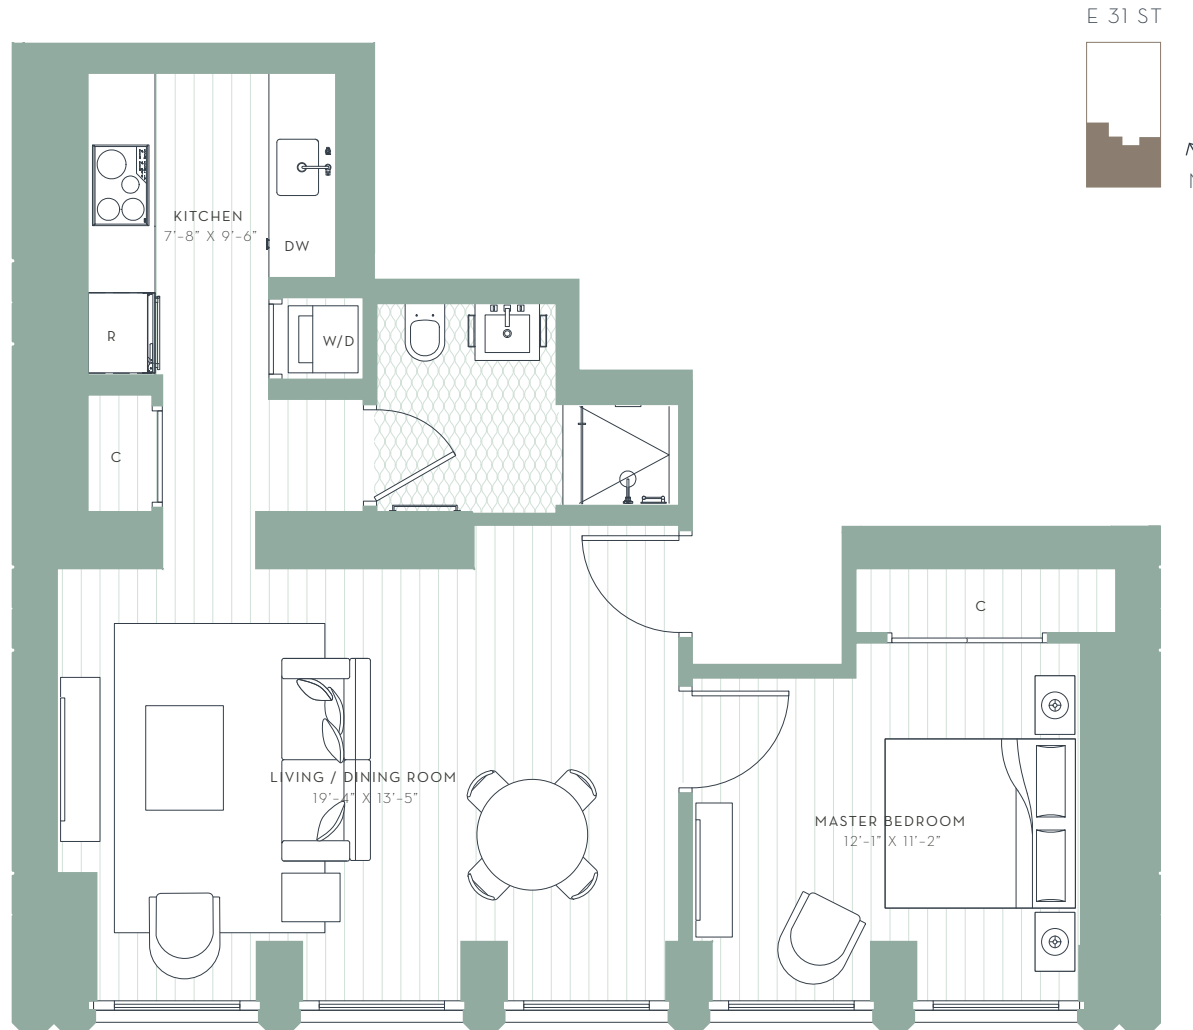

RESIDENCE 8B
1 BEDROOM | 1 BATHROOM
741 SF | 68.84 M²

WWW.3OE31NOMAD.COM
3OE31@ELLIMAN.COM