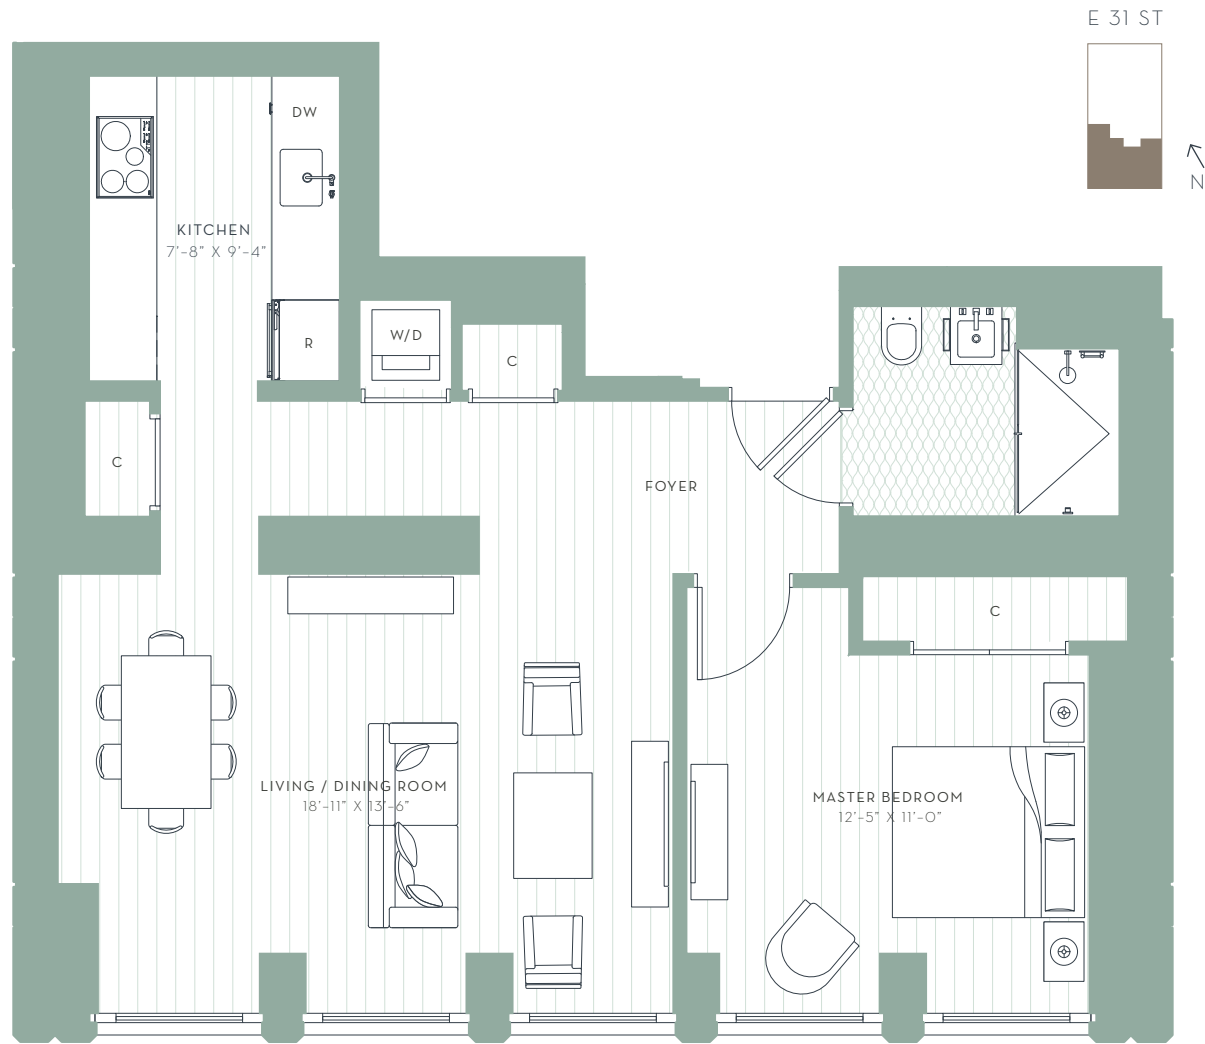

RESIDENCES 3B-7B

1 BEDROOM | 1 BATHROOM

866 SF | 80.45 M²

WWW.3OE31NOMAD.COM

3OE31@ELLIMAN.COM